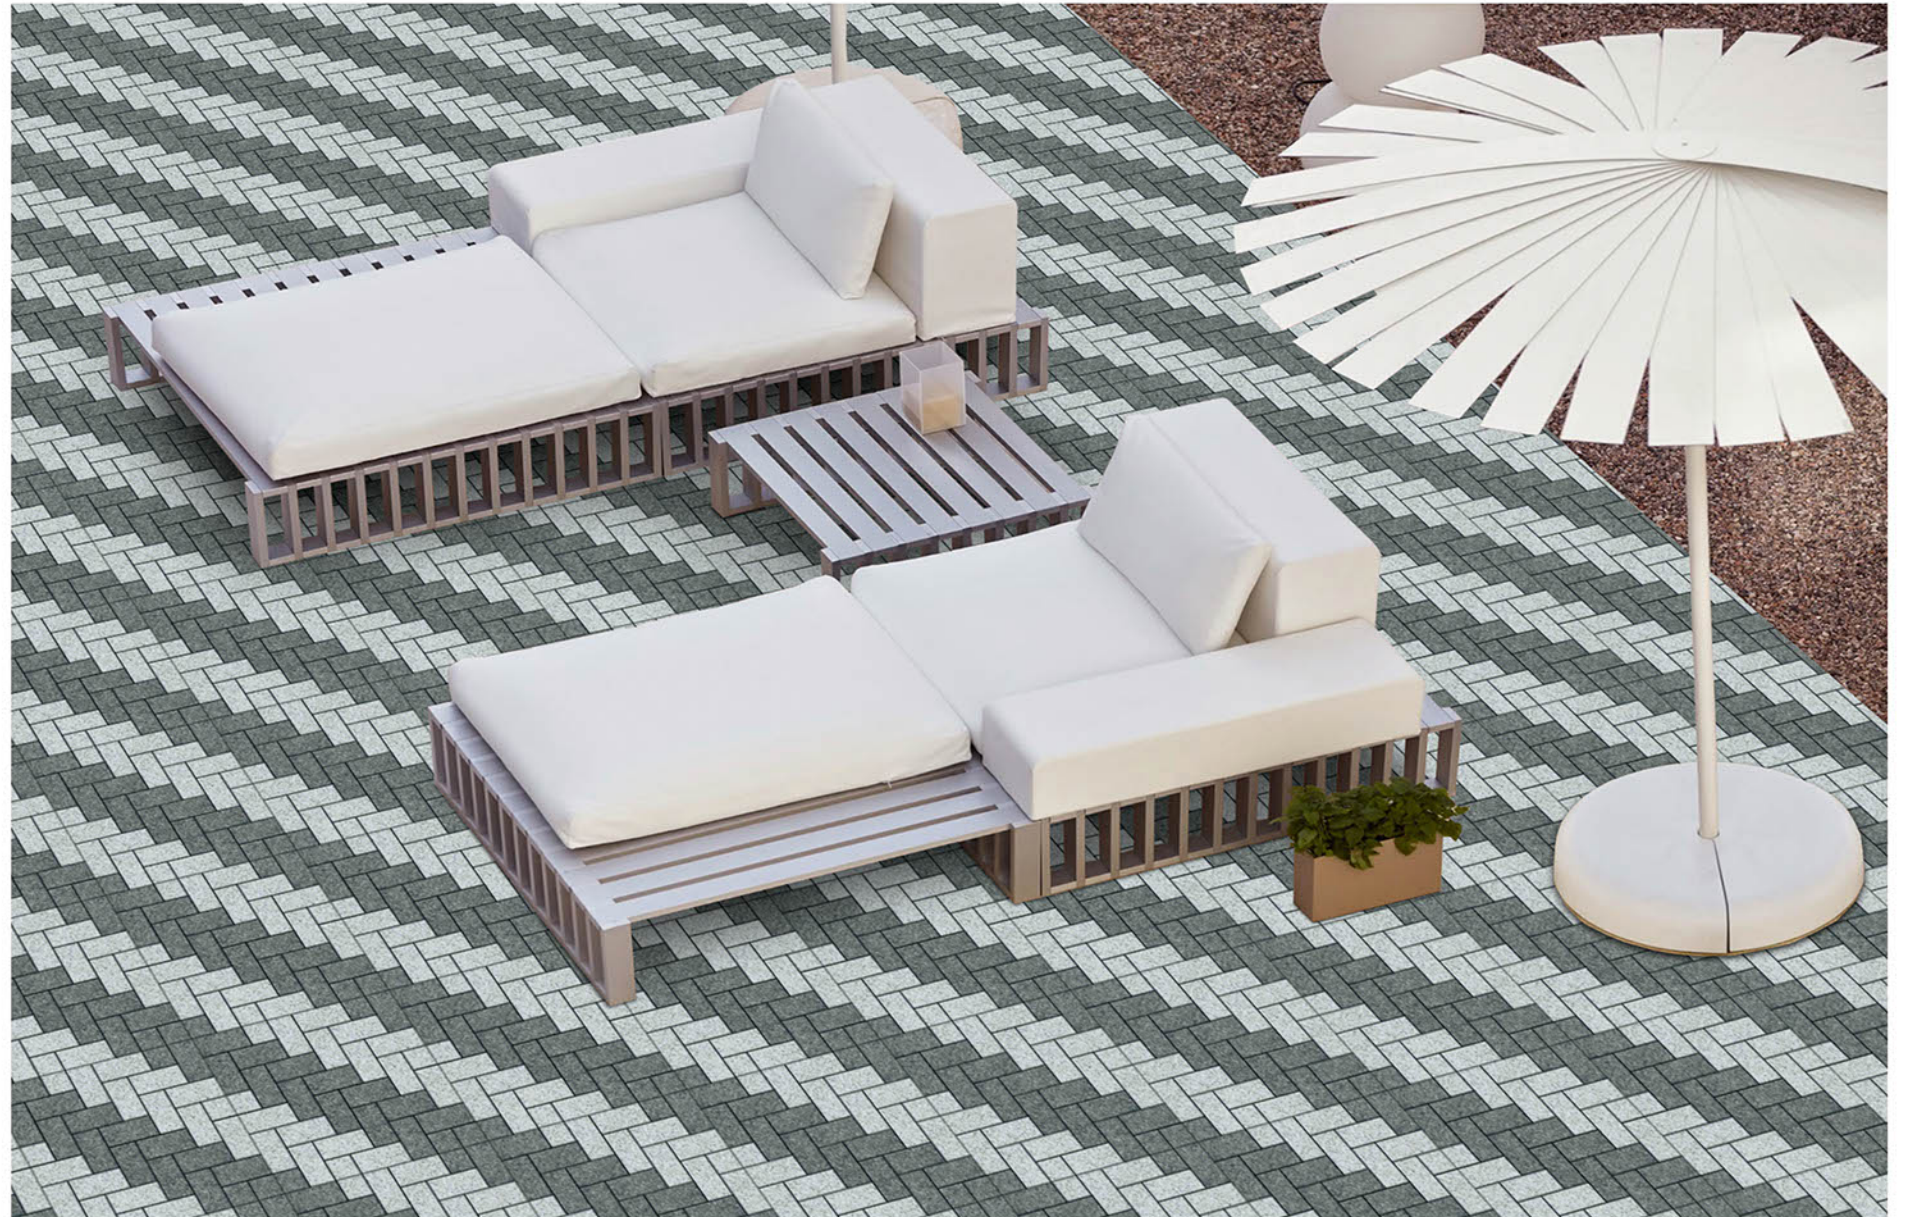

Applicable On
Wall & Floor

HD
Clarity

Random
Design

Zero
Maintenance

Eco
Friendly