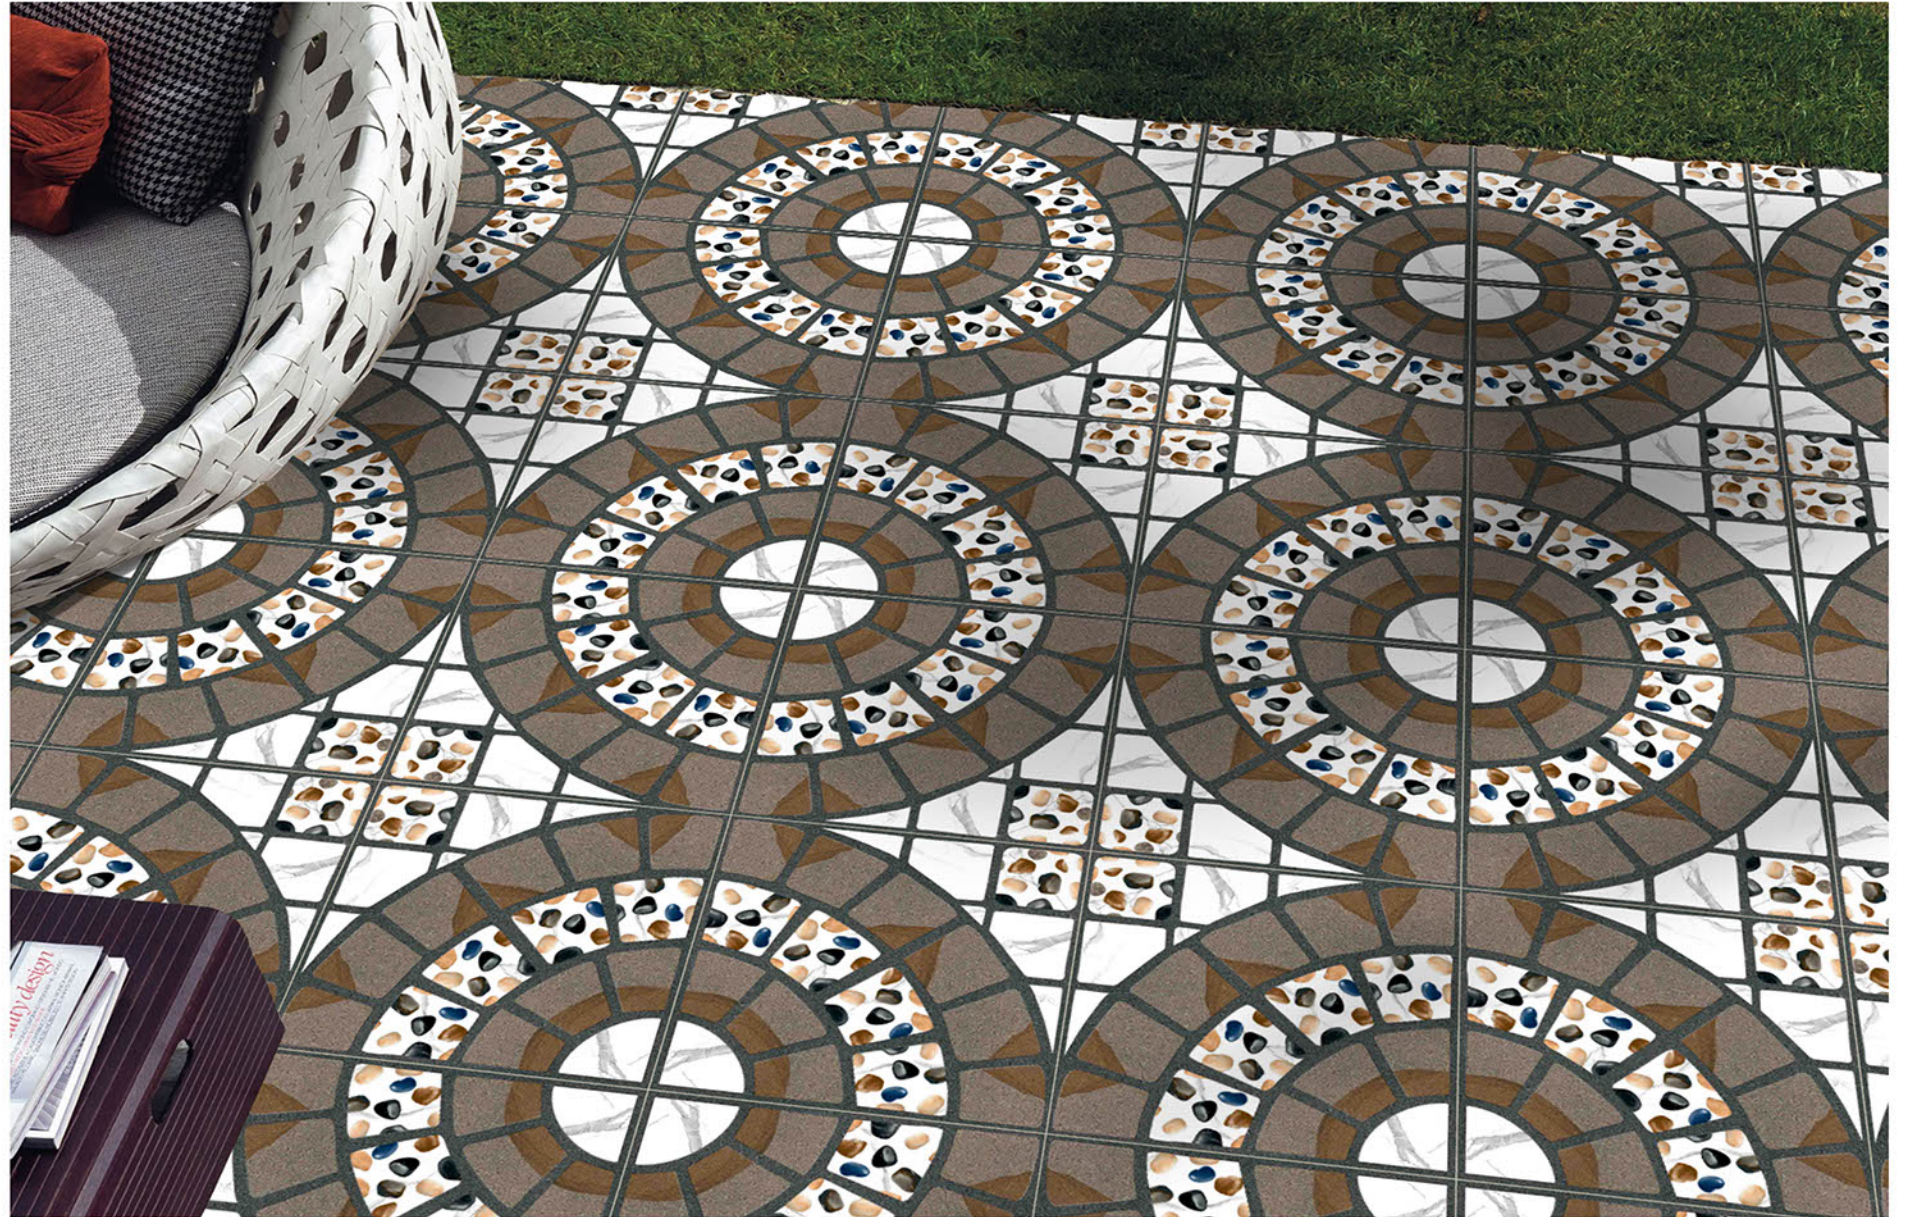

Applicable On
Wall & Floor

HD
Clarity

Random
Design

Zero
Maintenance

Eco
Friendly