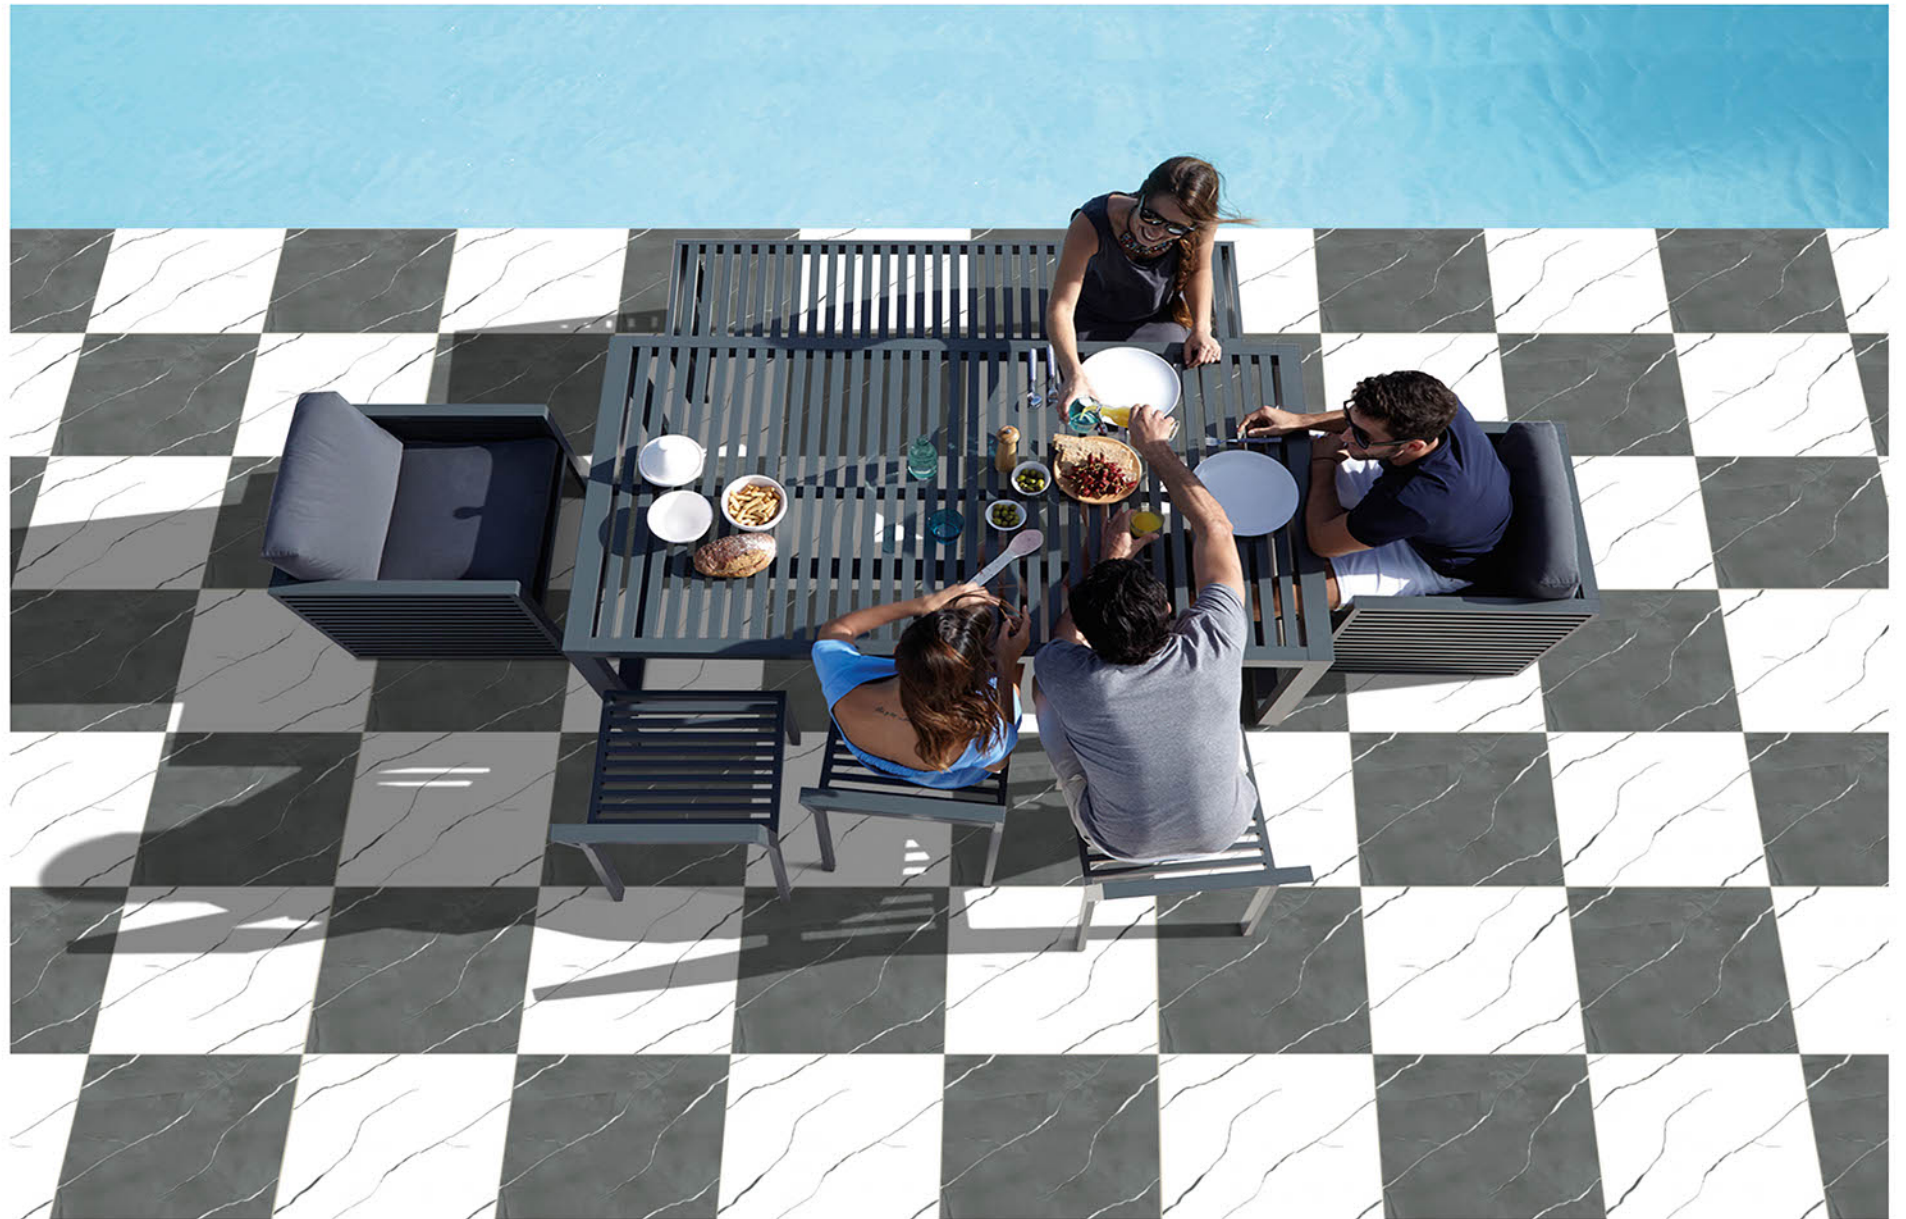

400x400MM | VITRIFIED
PARKING TILES

PLAIN SERISE

PL-250-DK

PL-250-LT

Applicable On
Wall & Floor

HD
Clarity

Random
Design

Zero
Maintenance