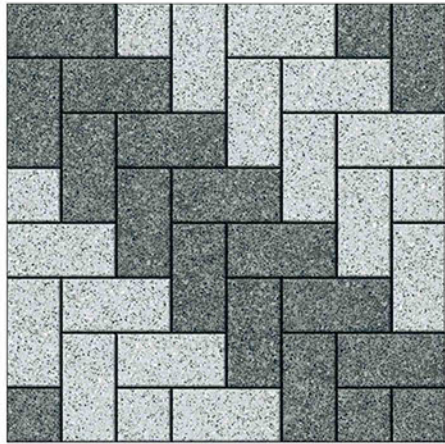

400x400MM | VITRIFIED
PARKING TILES

PLAIN SERISE

PL-242