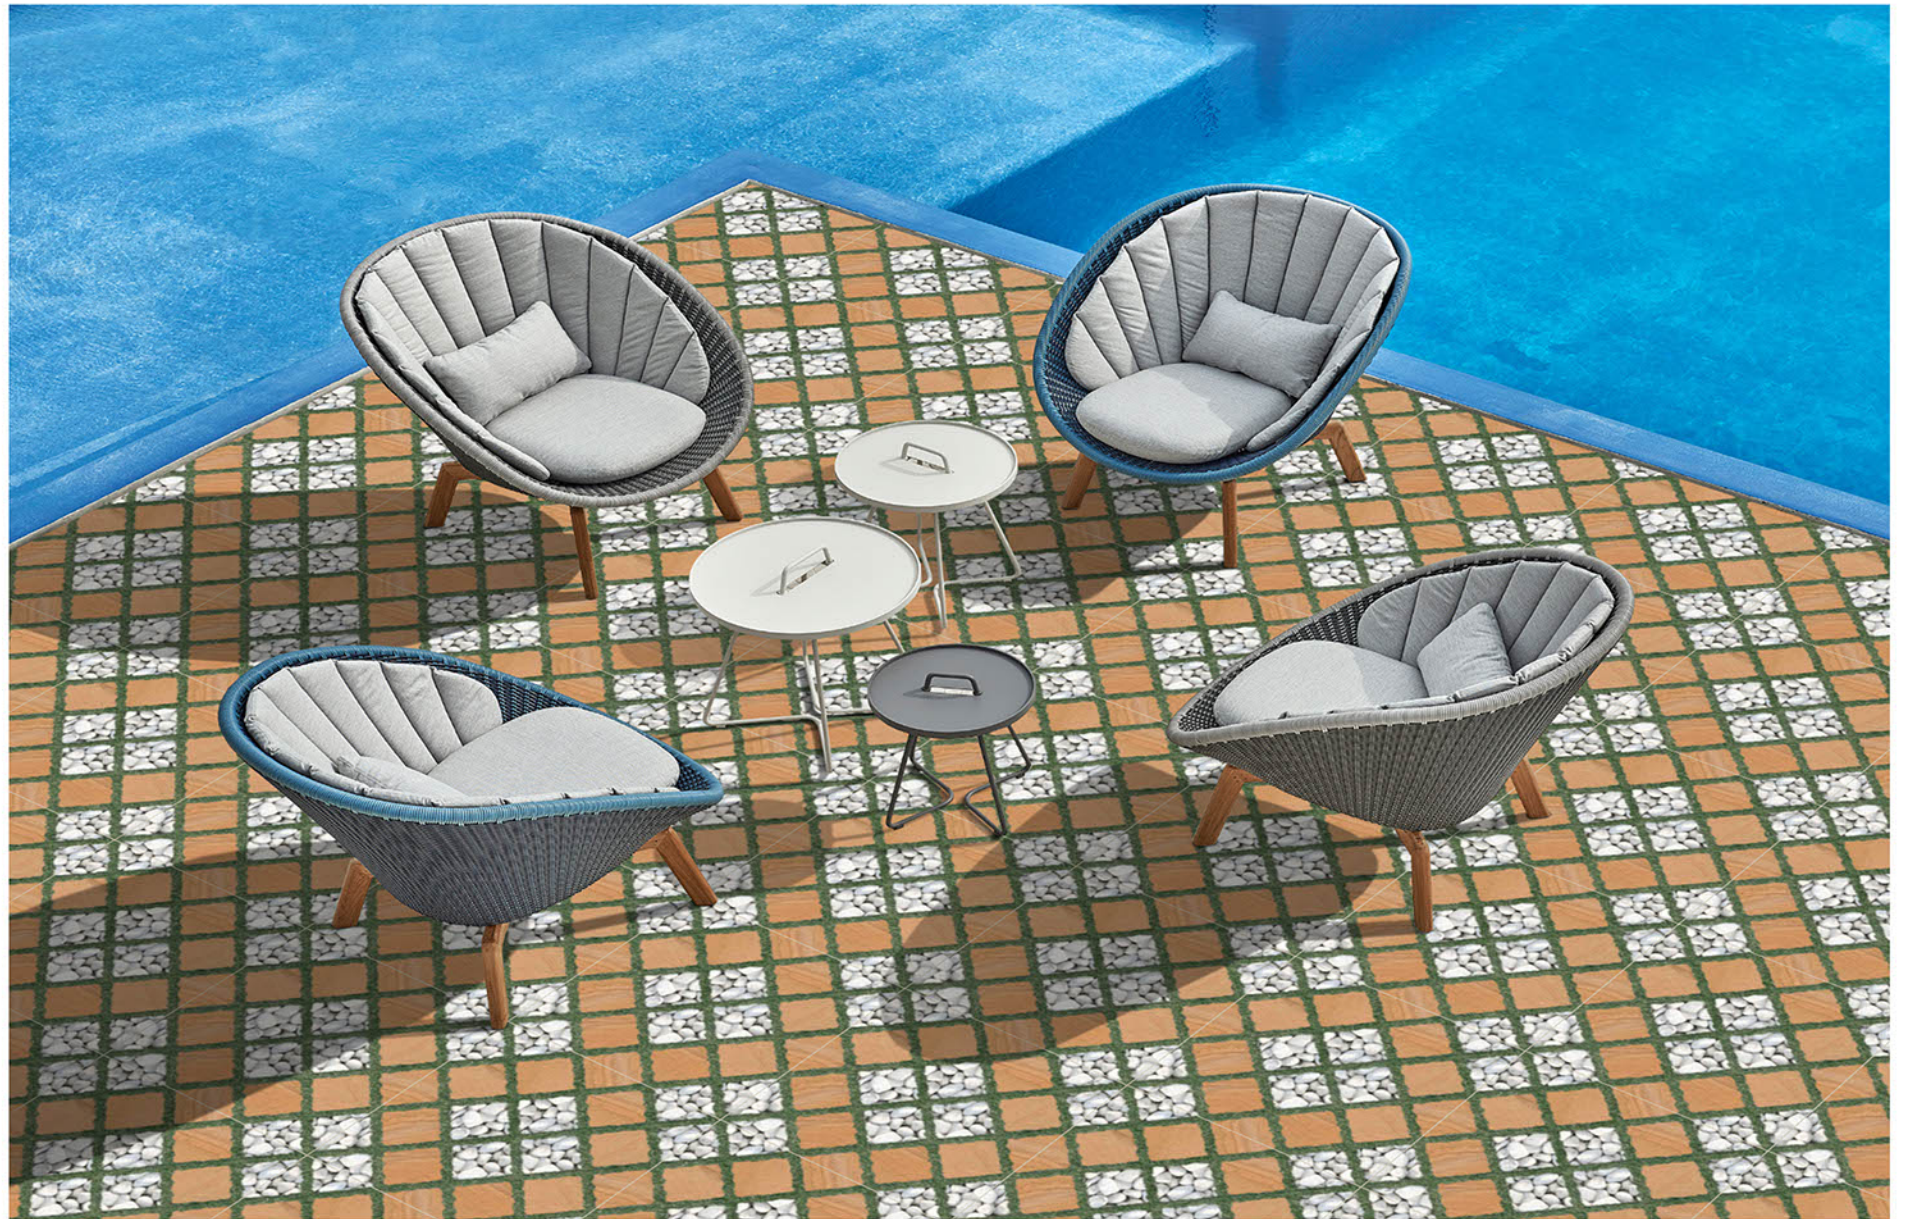

Applicable On
Wall & Floor

HD
Clarity

Random
Design

Zero
Maintenance

Eco
Friendly