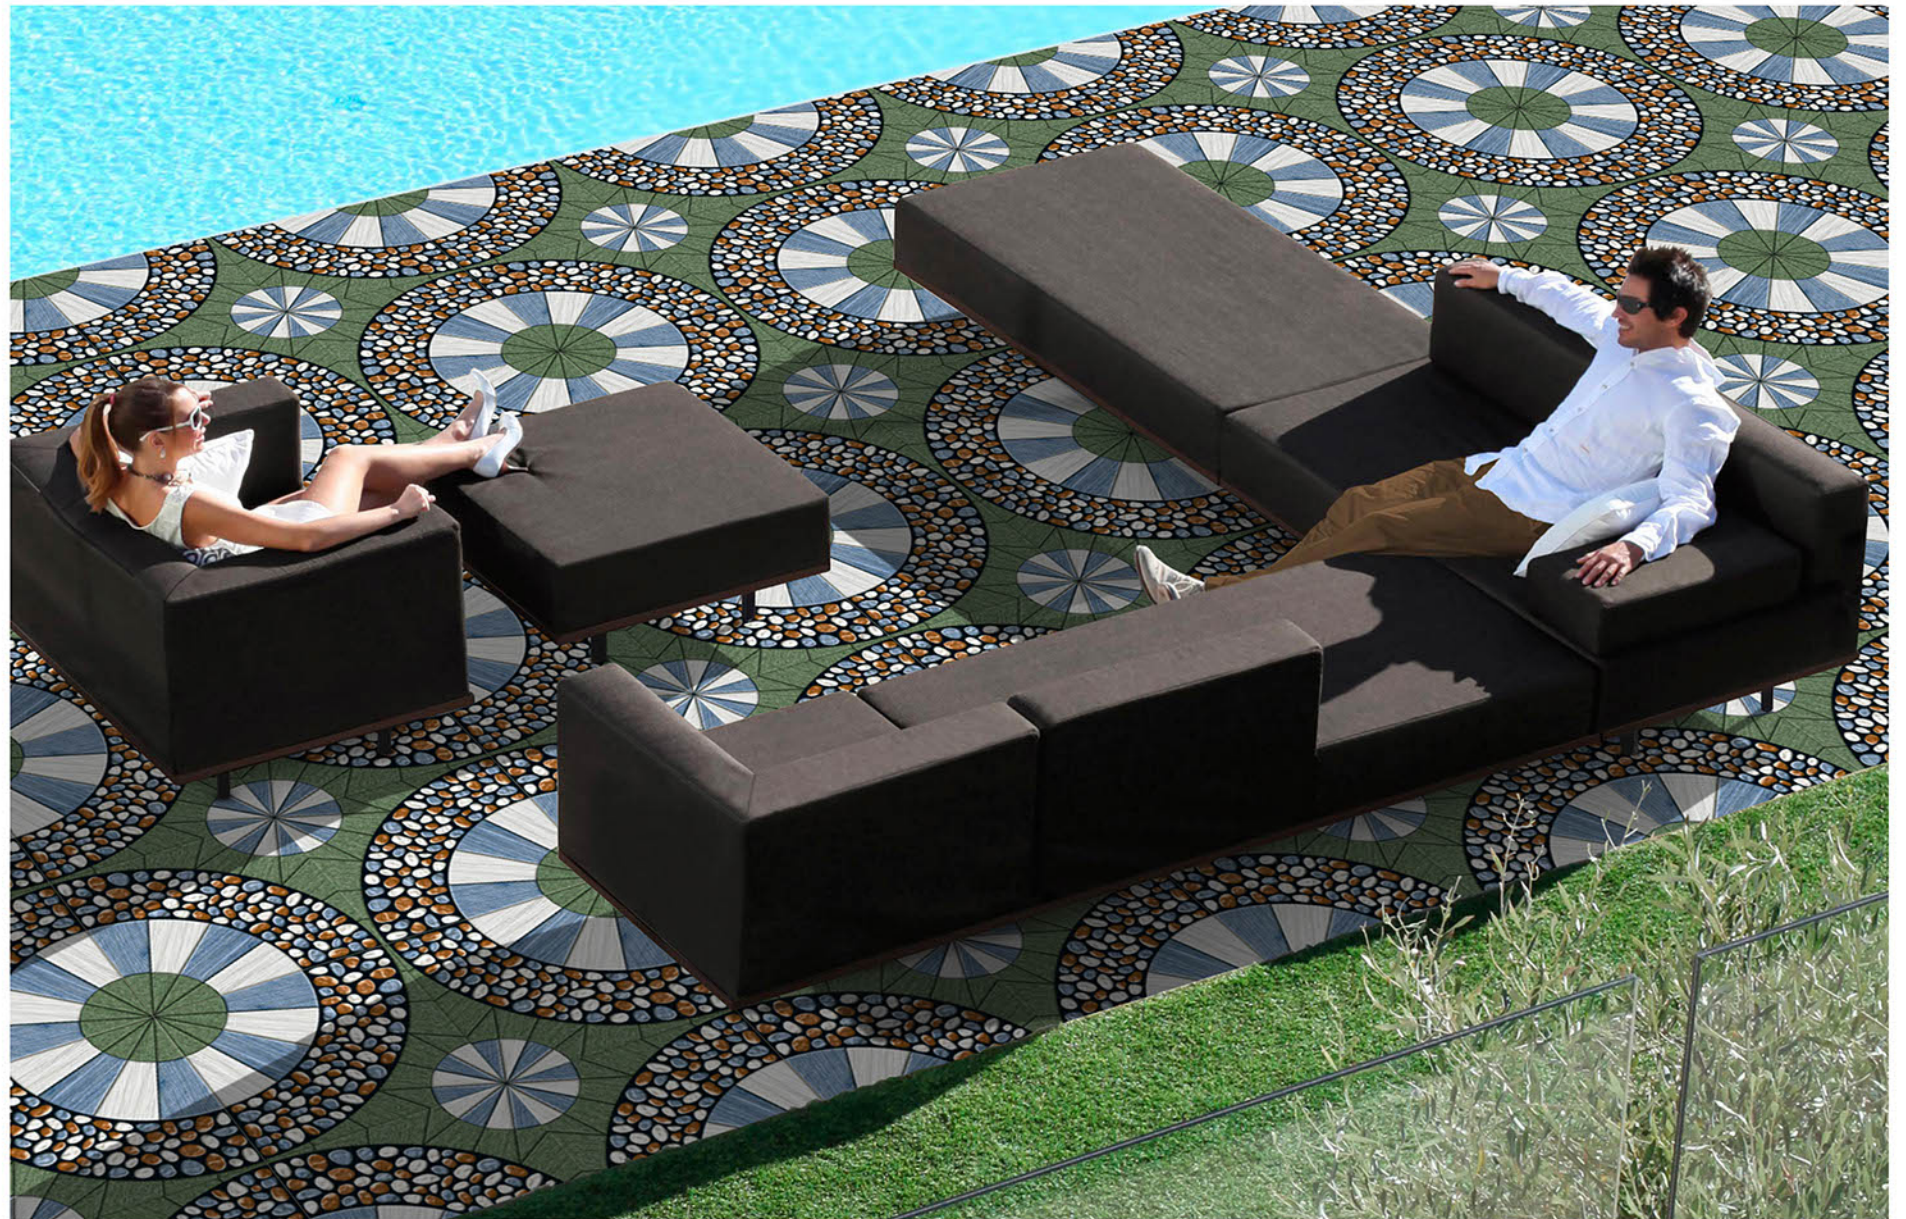

Applicable On
Wall & Floor

HD
Clarity

Random
Design

Zero
Maintenance

Eco
Friendly