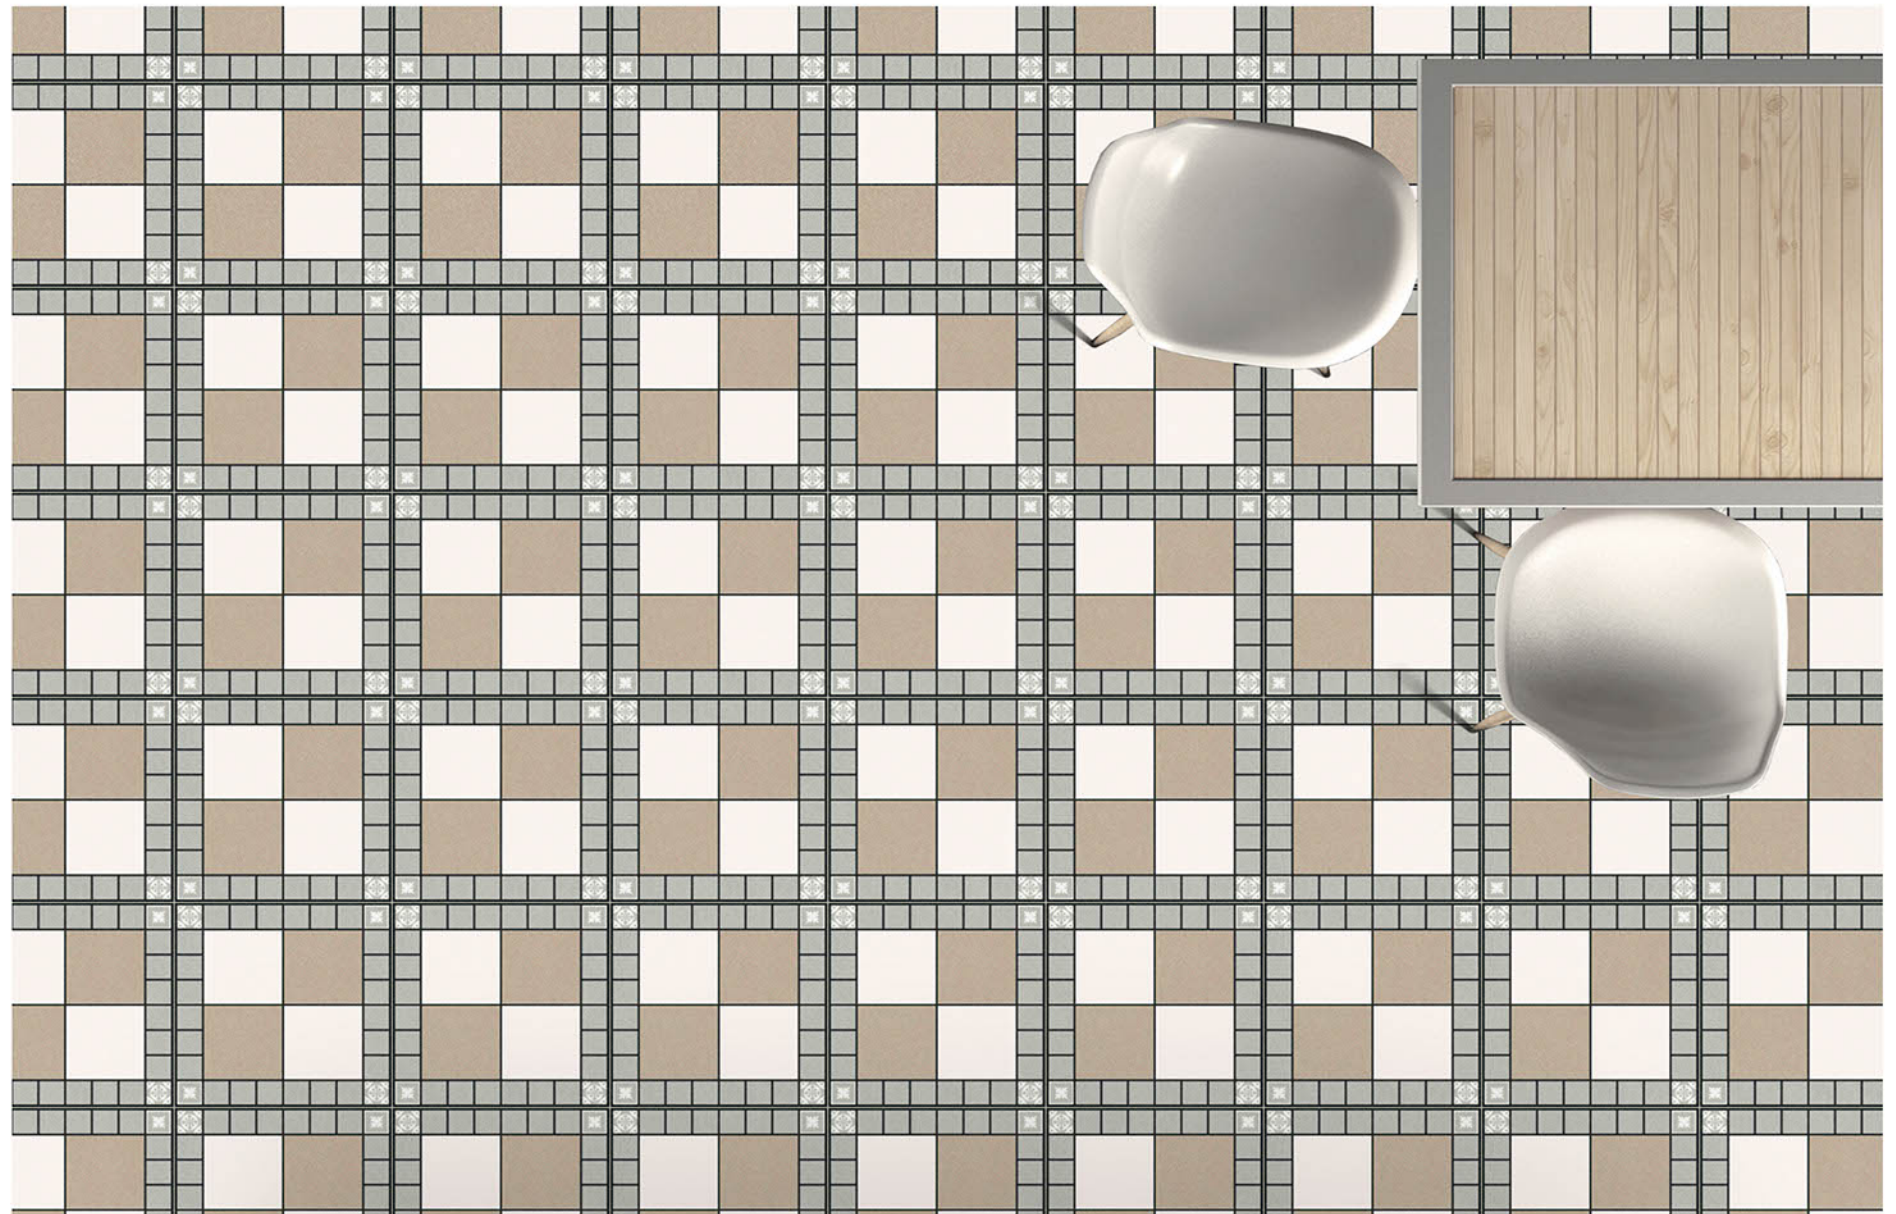

Applicable On
Wall & Floor

HD
Clarity

Random
Design

Zero
Maintenance

Eco
Friendly