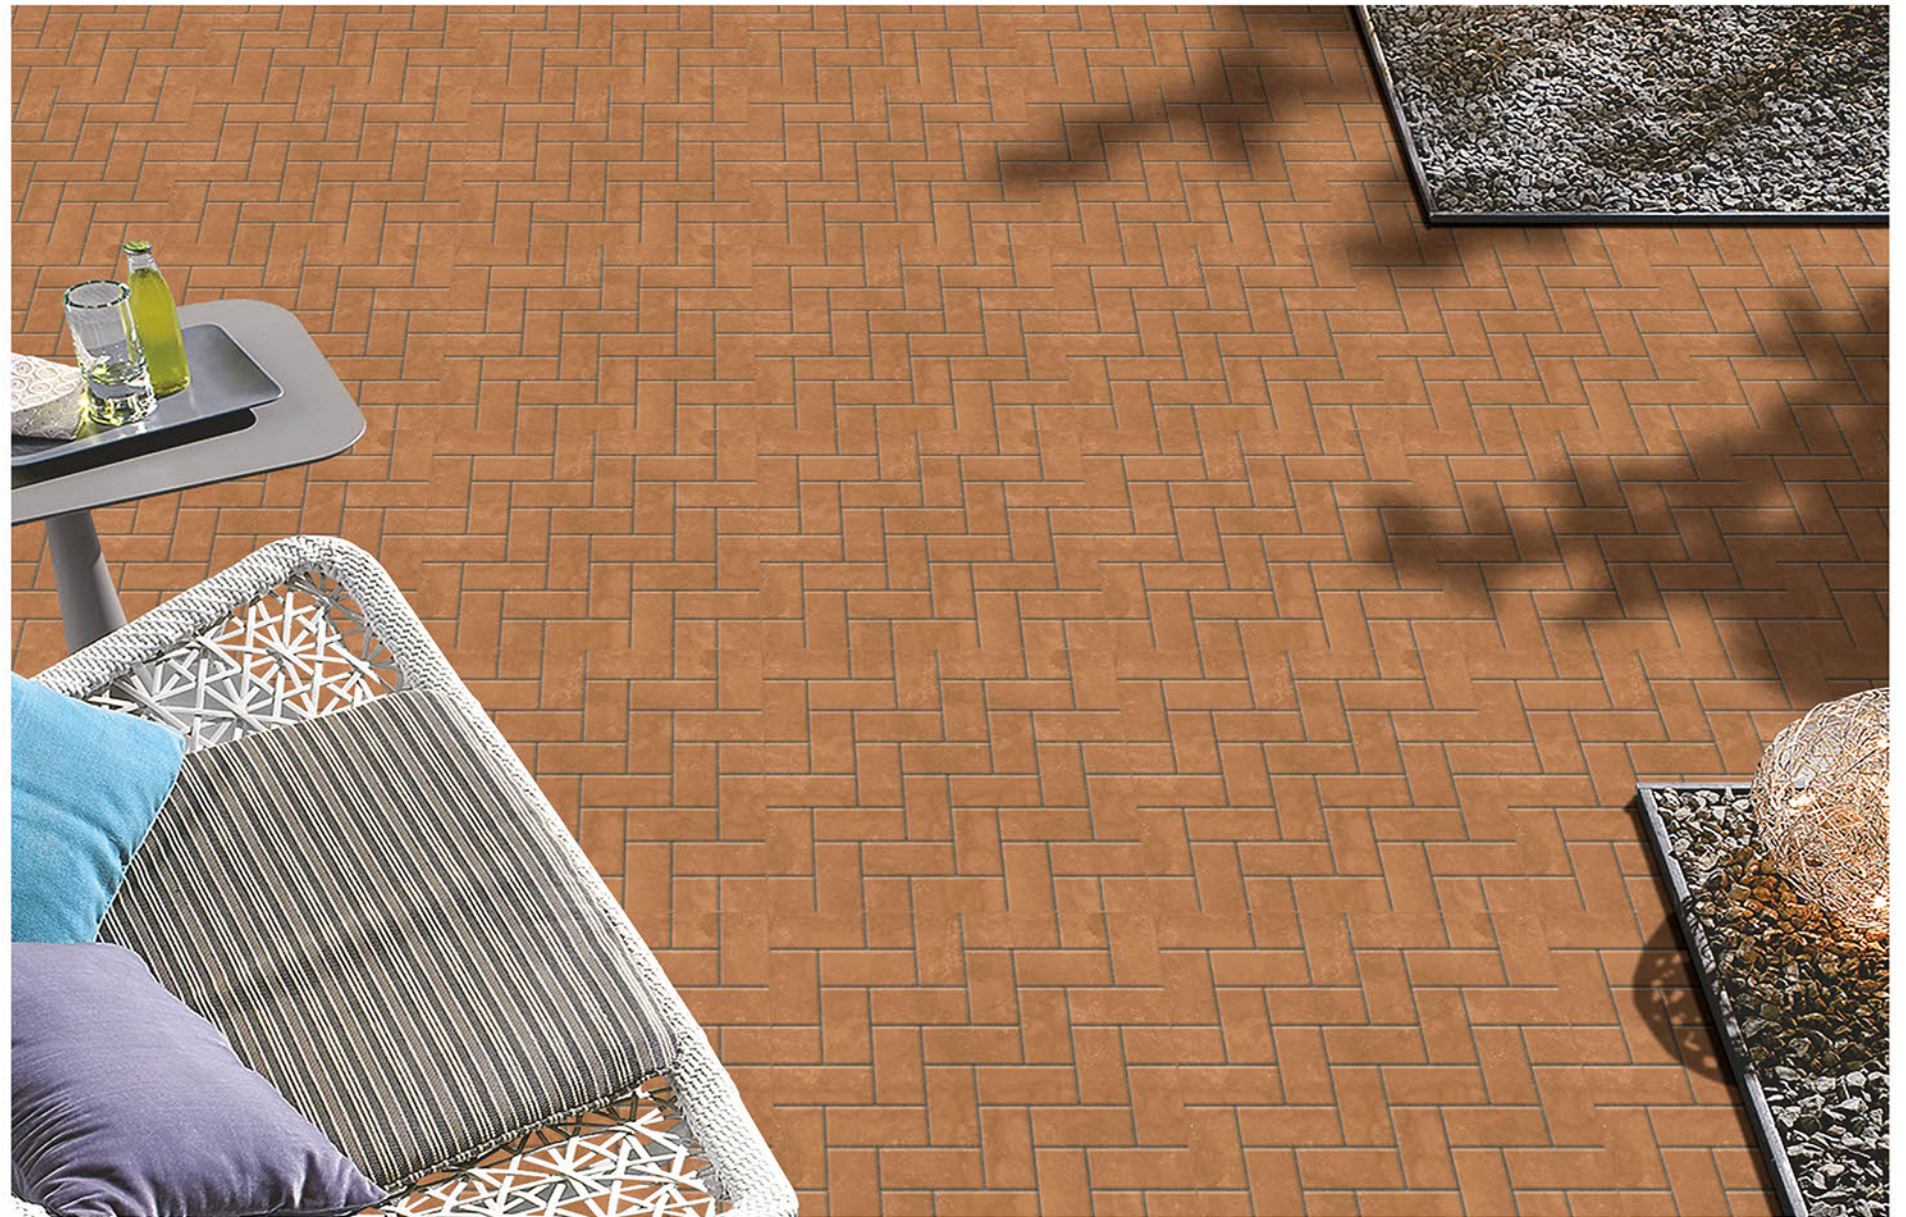

Applicable On
Wall & Floor

HD
Clarity

Random
Design

Zero
Maintenance

Eco
Friendly