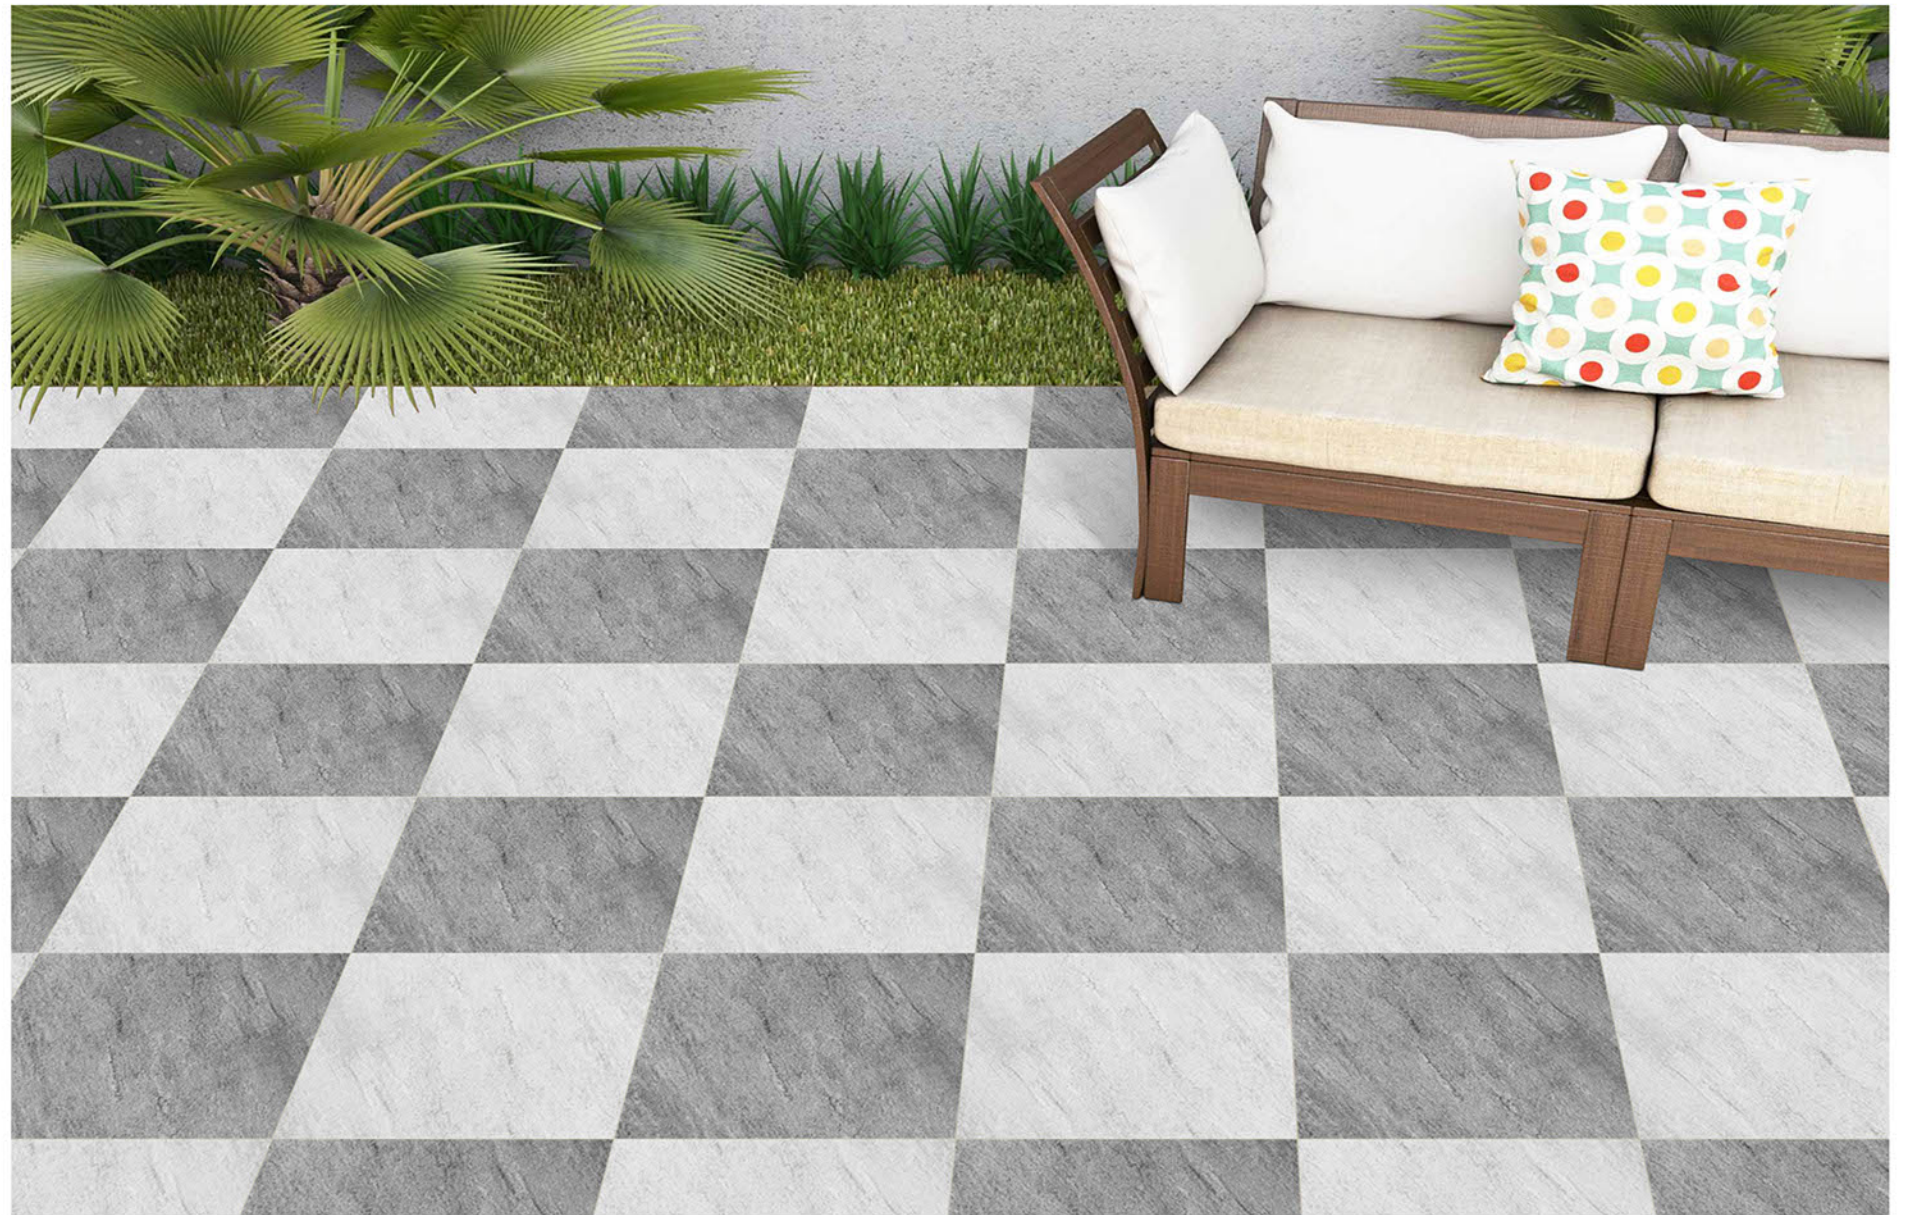

Random
Design

Zero
Maintenance

Eco
Friendly

400x400MM | VITRIFIED
PARKING TILES

PLAIN SERISE

PL-276-DK

PL-276-LT

Applicable On
Wall & Floor