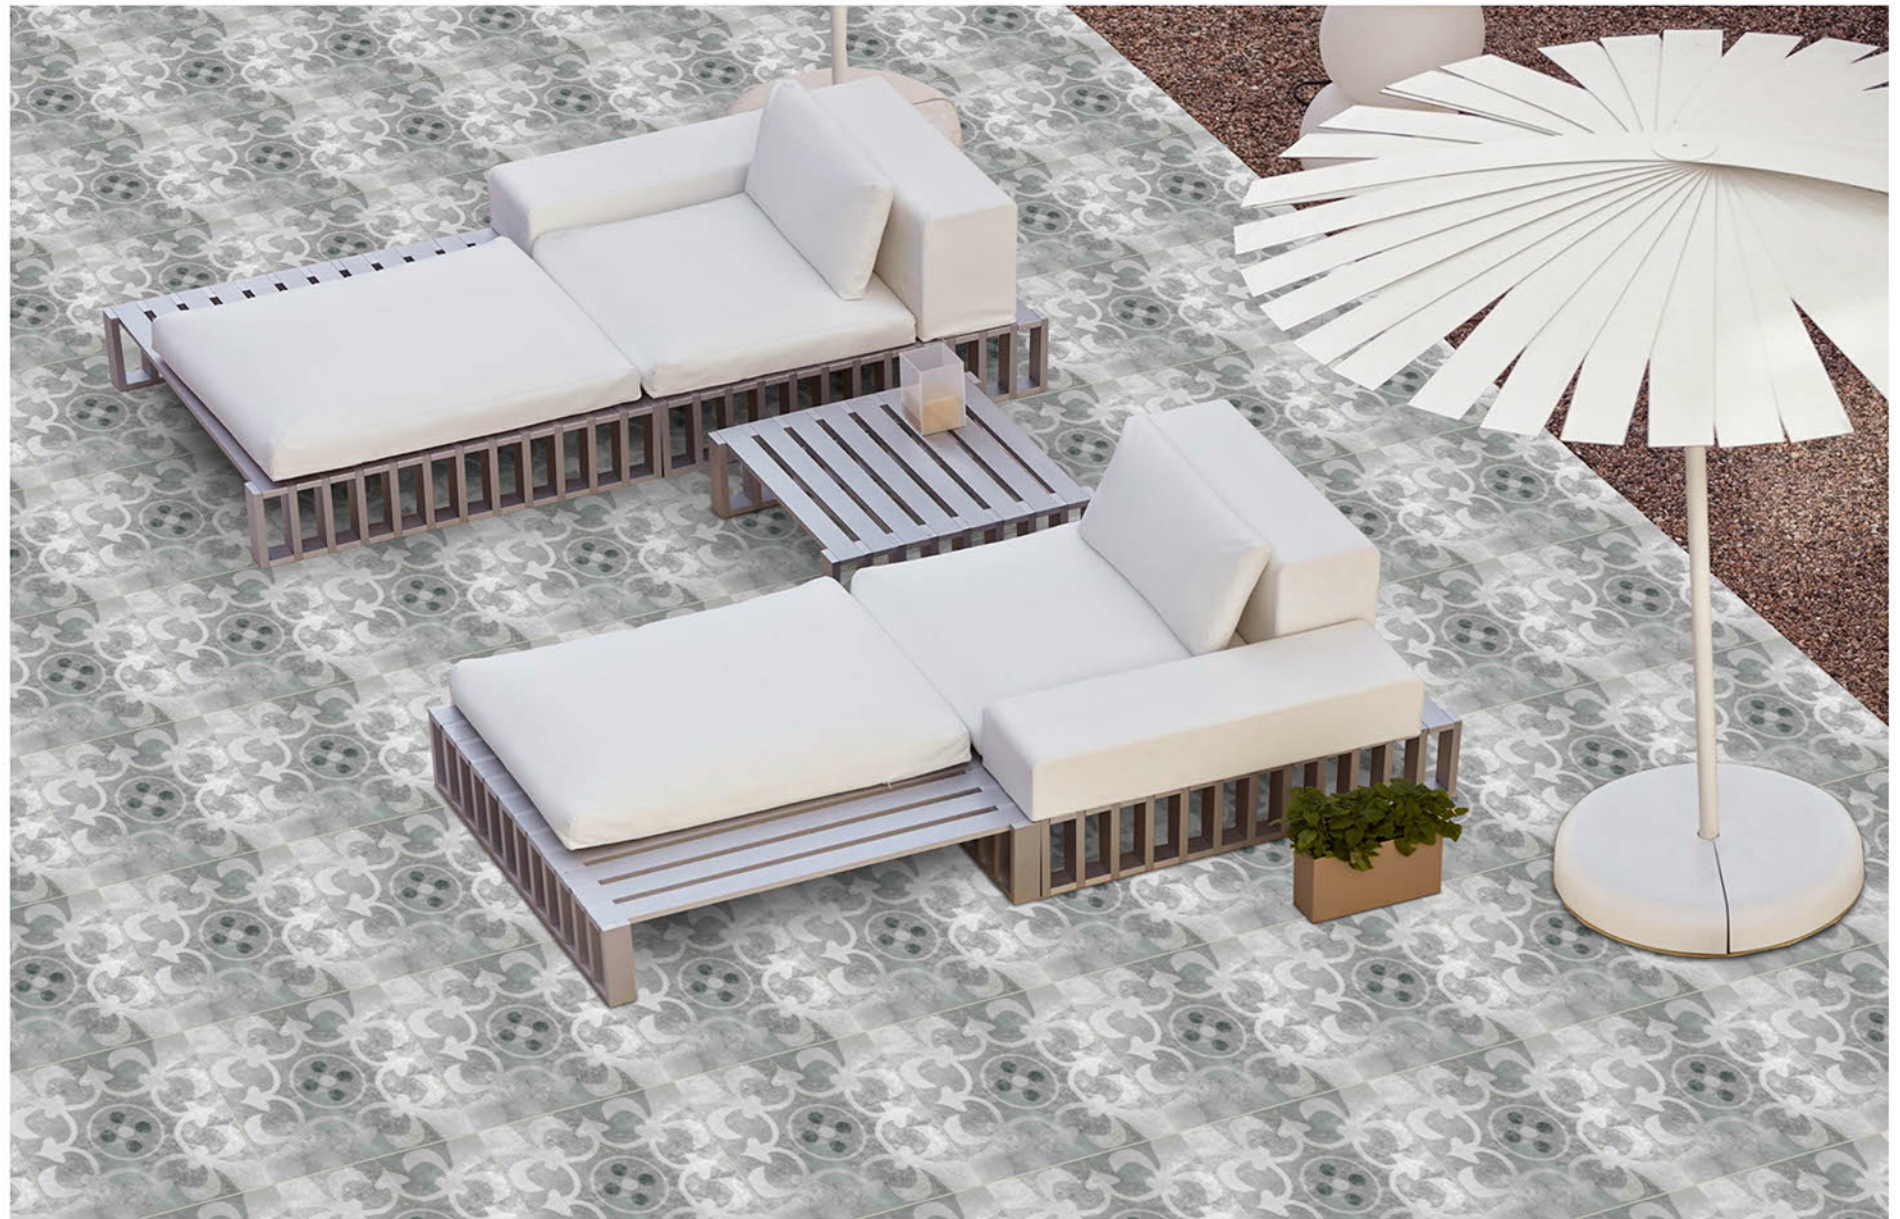

Random
Design

Zero
Maintenance

Eco
Friendly

400x400MM | VITRIFIED
PARKING TILES

PLAIN SERISE

PL-273

Applicable On
Wall & Floor

HD
Clarity