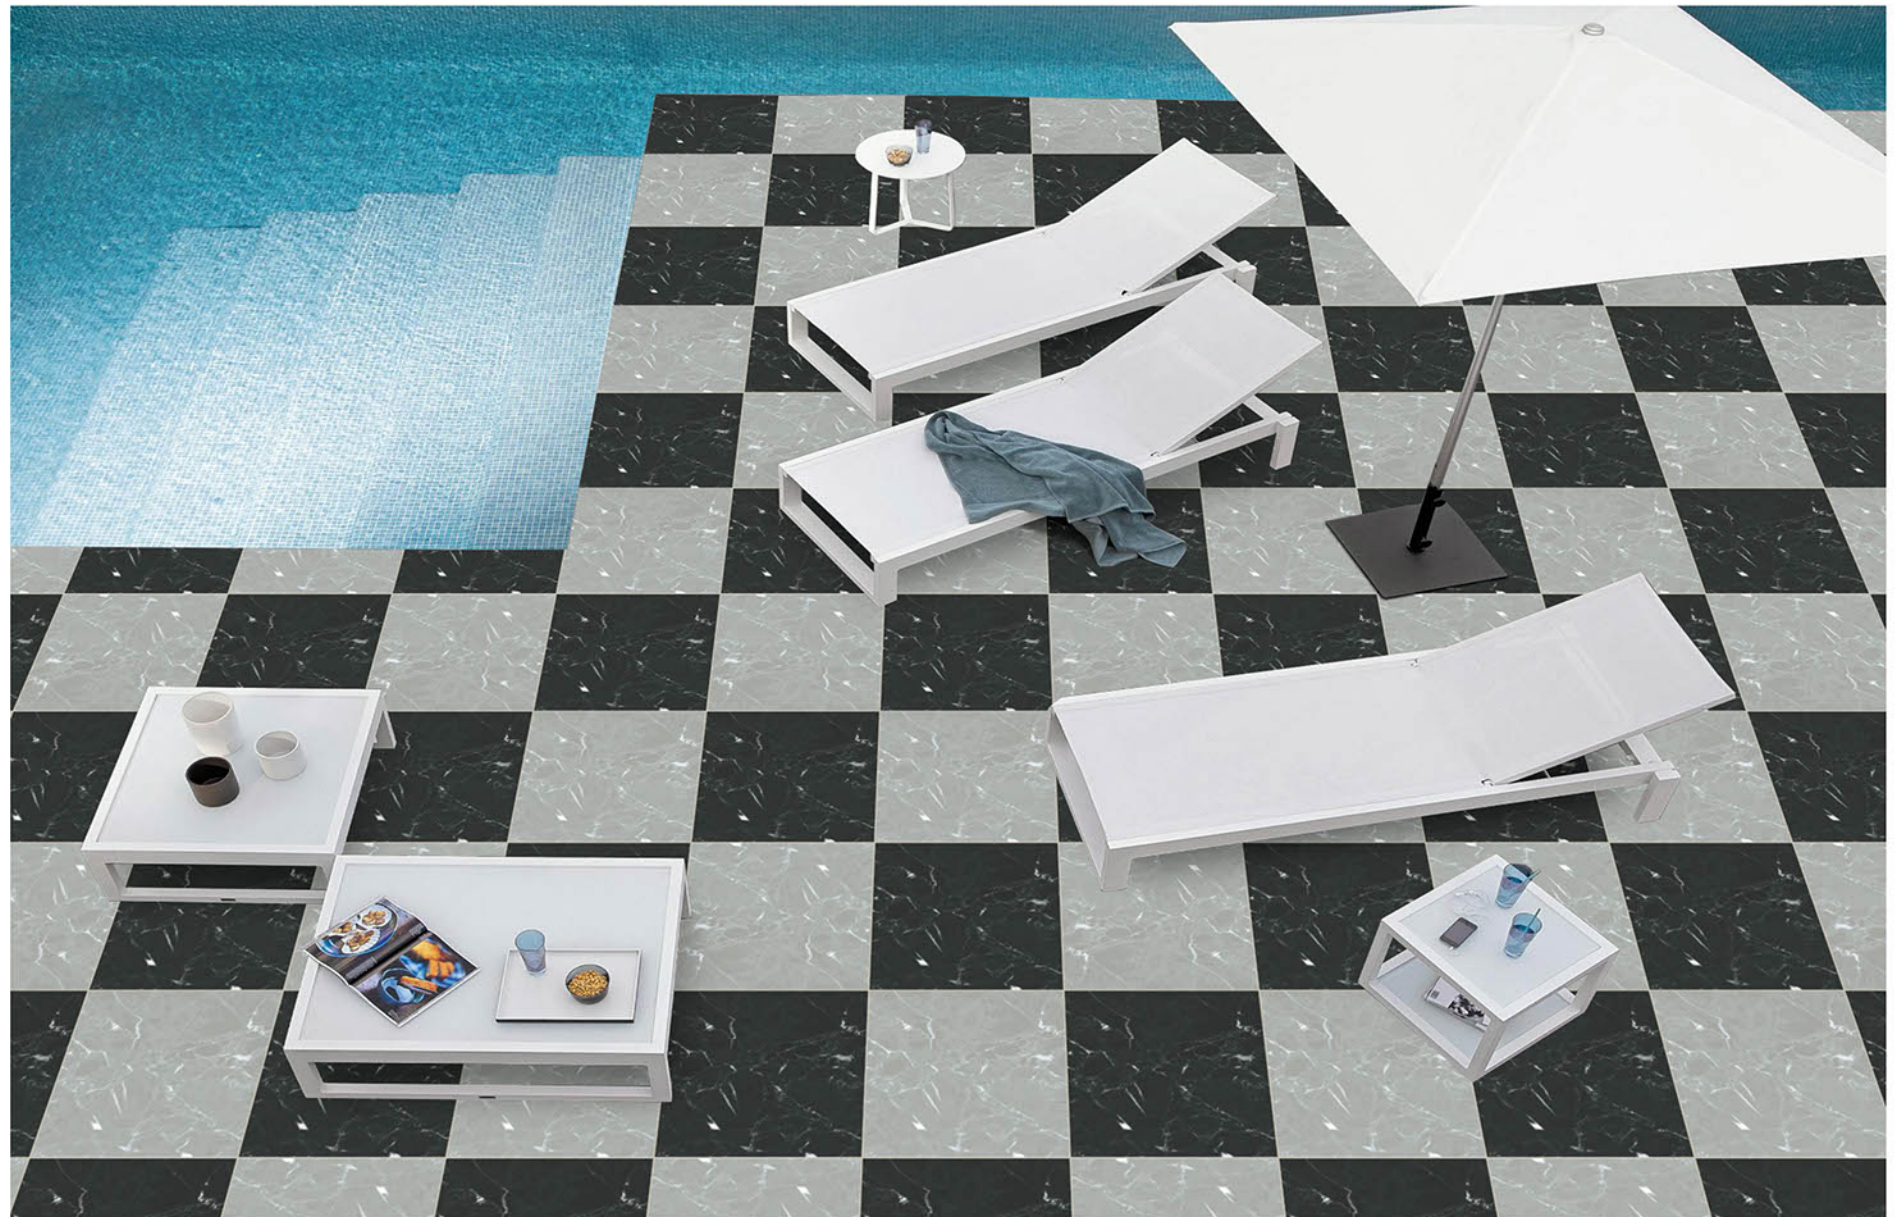

Applicable On
Wall & Floor

HD
Clarity

Random
Design

Zero
Maintenance

Eco
Friendly