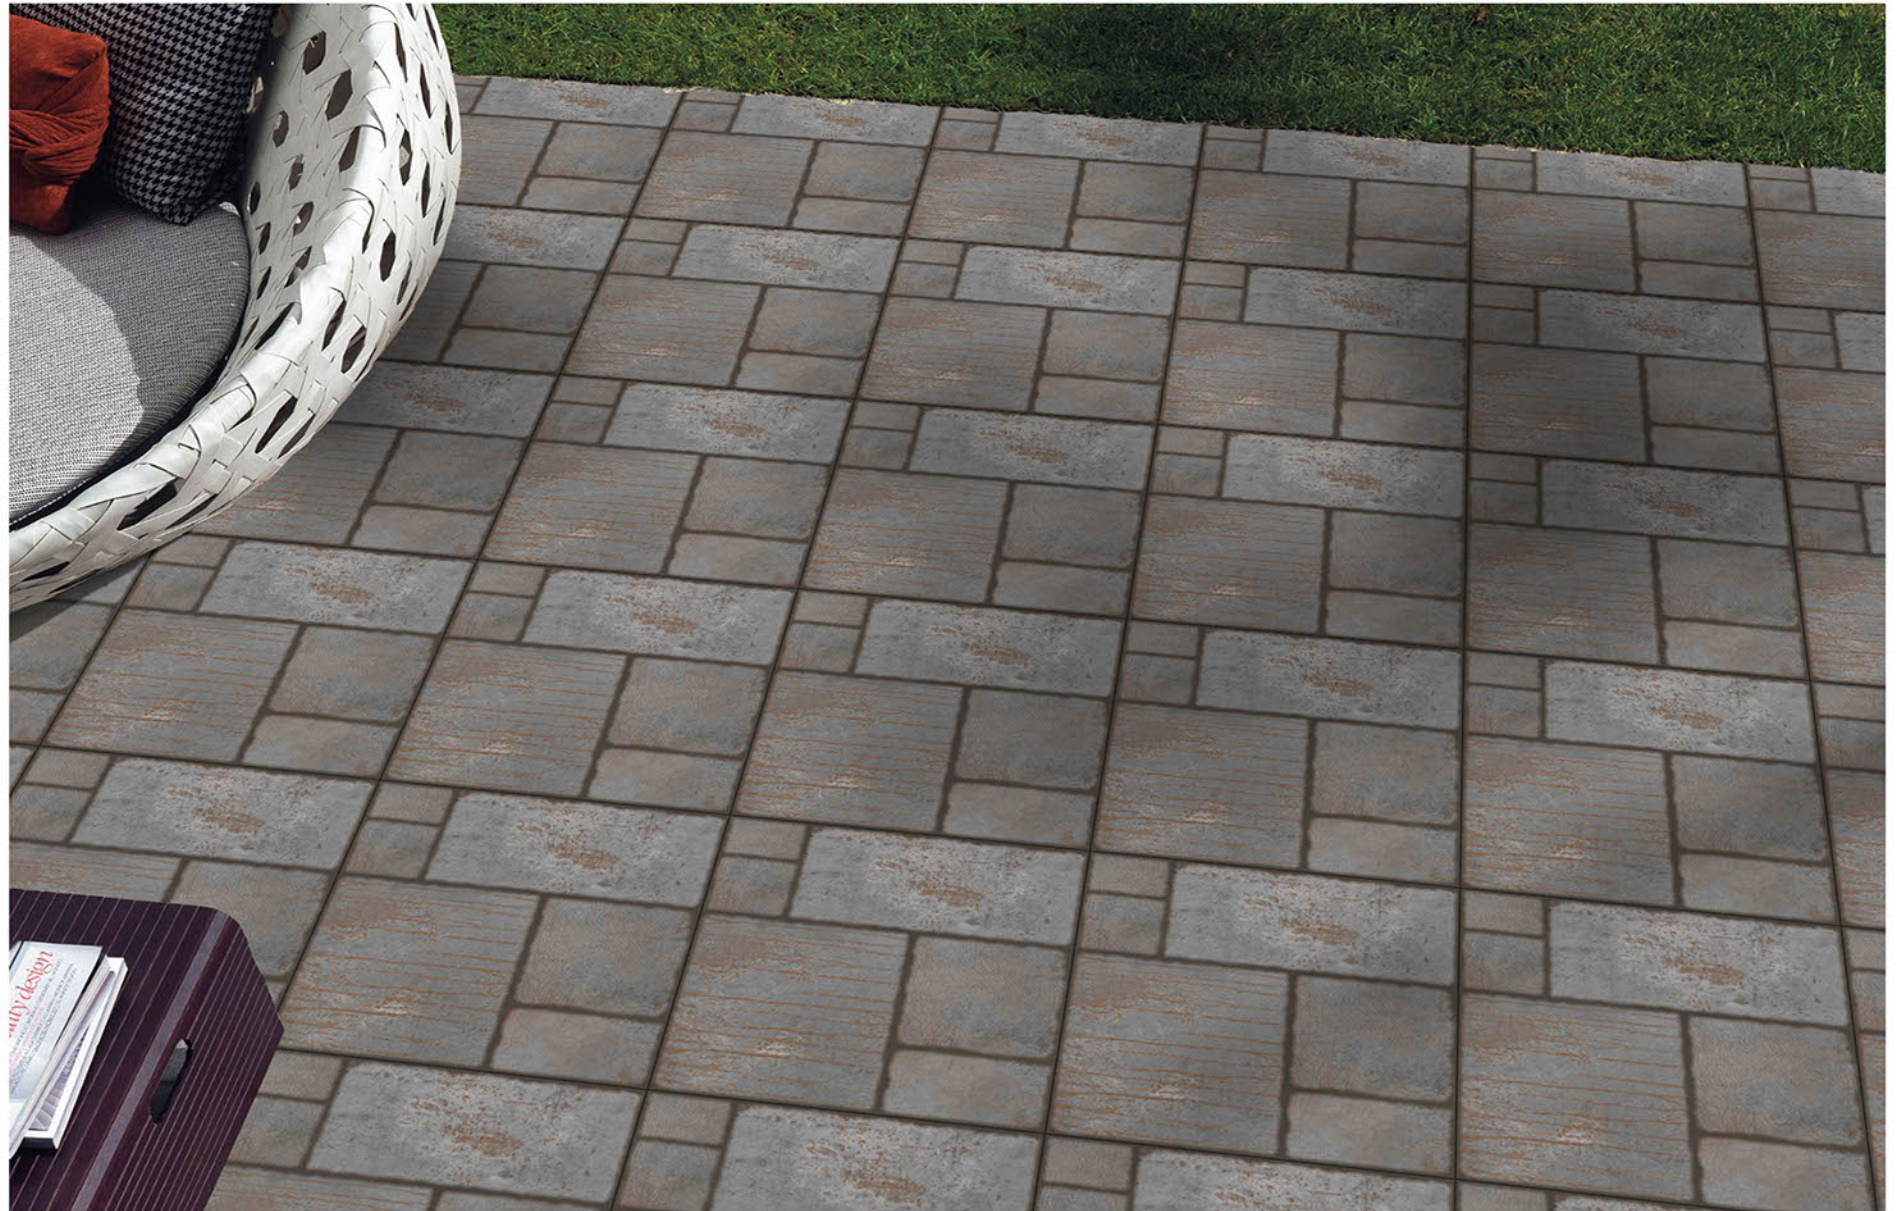

Zero
Maintenance

Eco
Friendly

400x400MM | VITRIFIED
PARKING TILES

PLAIN SERISE

PL-259

Applicable On
Wall & Floor

HD
Clarity

Random
Design